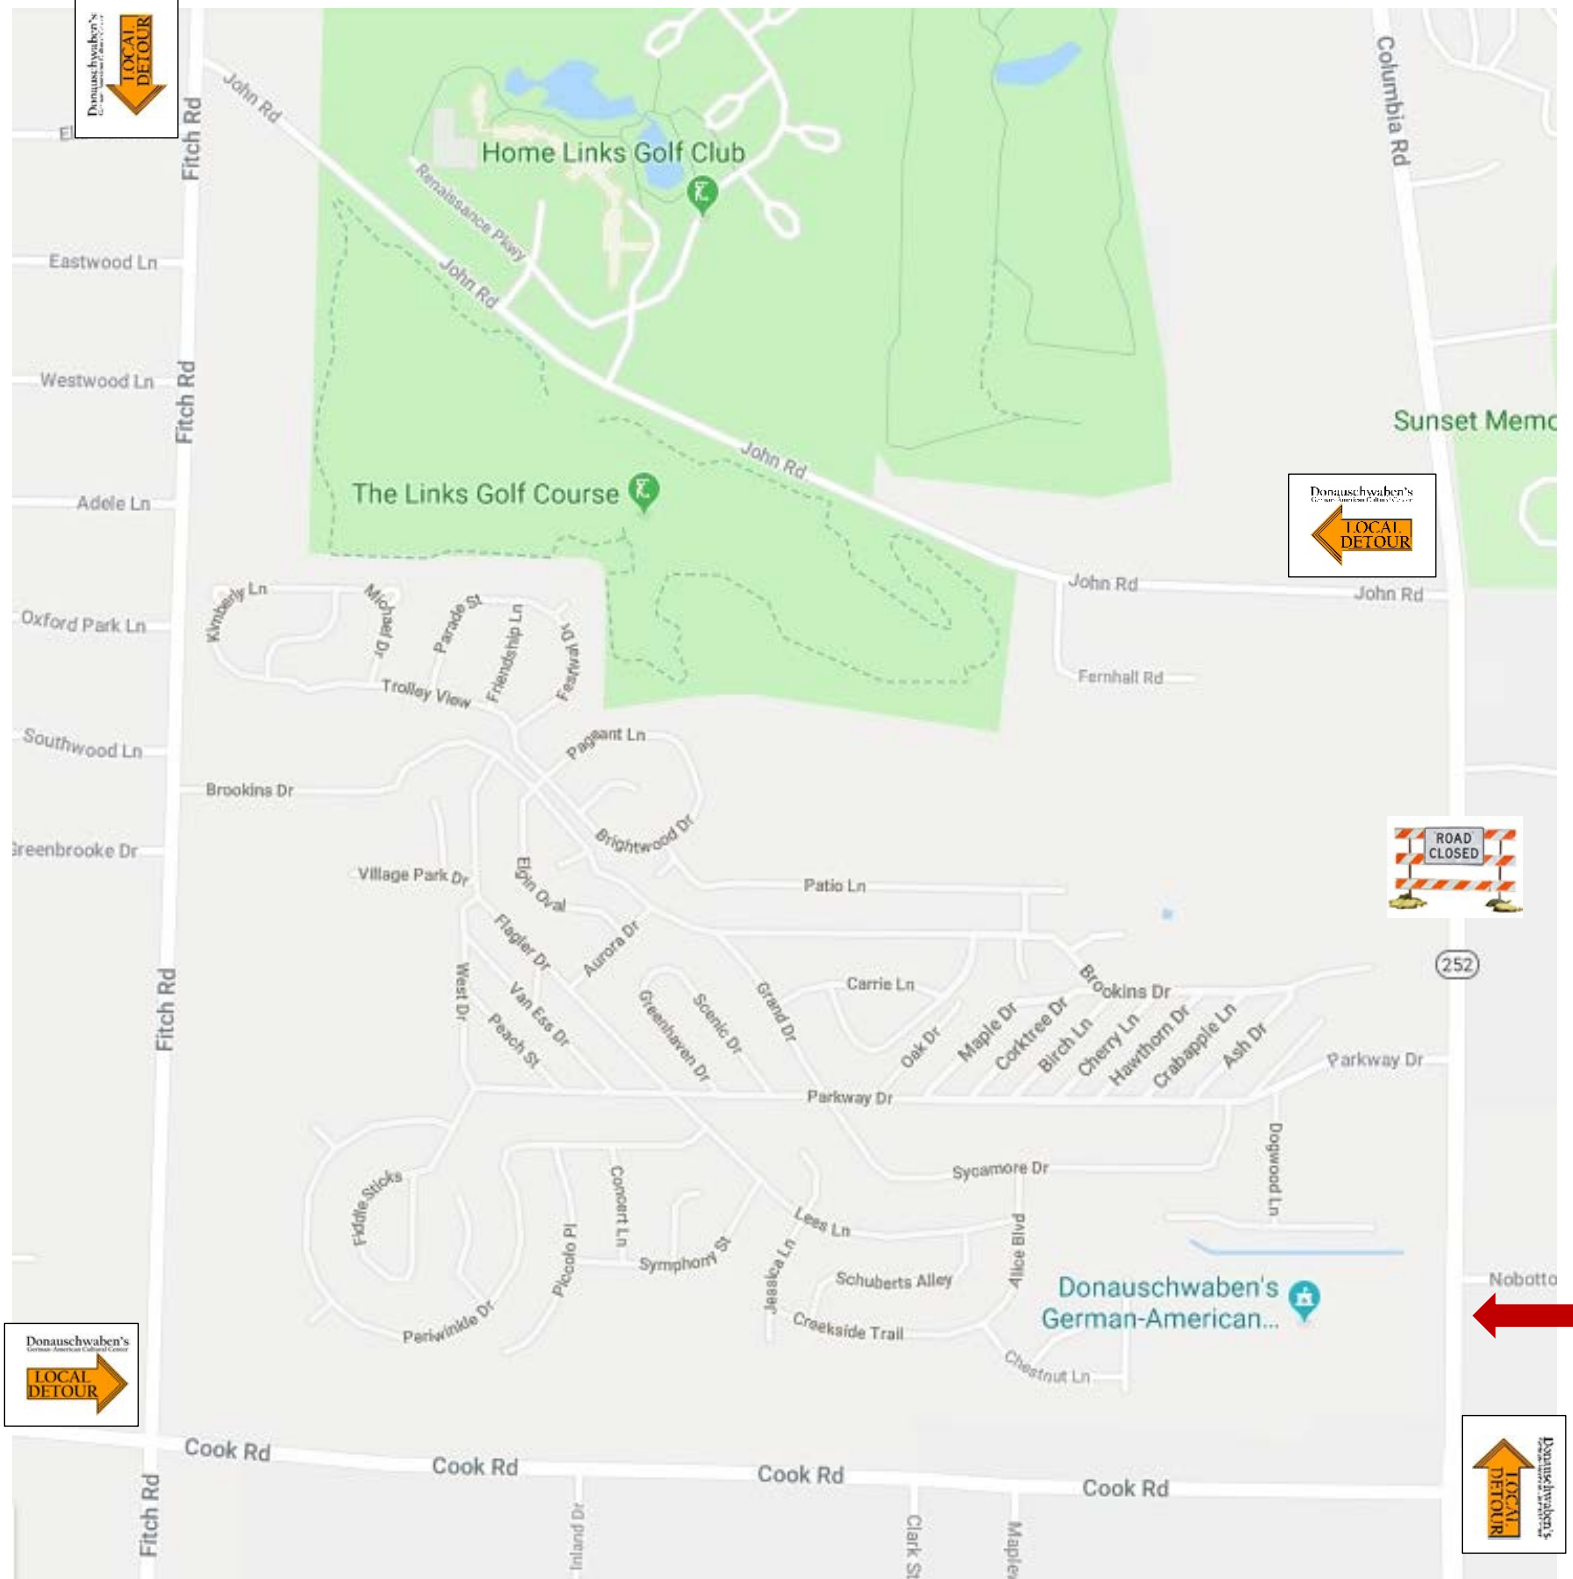

# LOCAL Alternate Detour Route – ODOT Road Closure June 18 thru July 8, 2018

Please follow LOCAL detour Signs.....

LOCAL Detour Signs at the intersections of:  
 Columbia Road and John Road .... West to Fitch Road  
 John Road and Fitch Road.... South to Cook Road  
 Fitch Road and Cook Road.... East to Columbia Road  
 Cook Road and Columbia Road.... North on Columbia Road